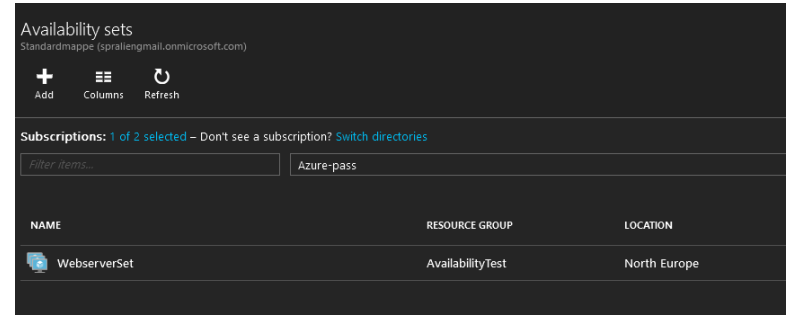

Availability sets

- Over flere fysiske servere
- Hallregioner
- Lastbalanser

- Må lages før ressurser